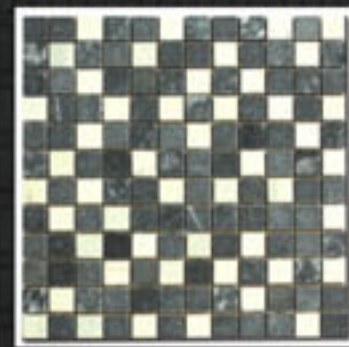

Bluestone Honed 23x48

Dark Emperador Honed 48x48

Palm Black Tumbled 23x98

Palm Black Polished 23x98

Rosso Broken

Milky White Broken

Silk Yellow Broken

Dark Emperador Milky White Broken