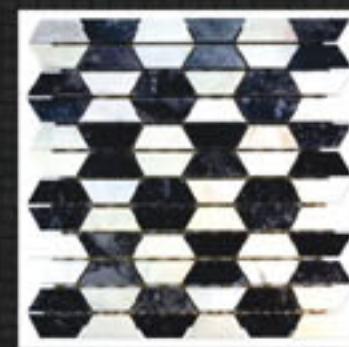

Octagon Milk white polished