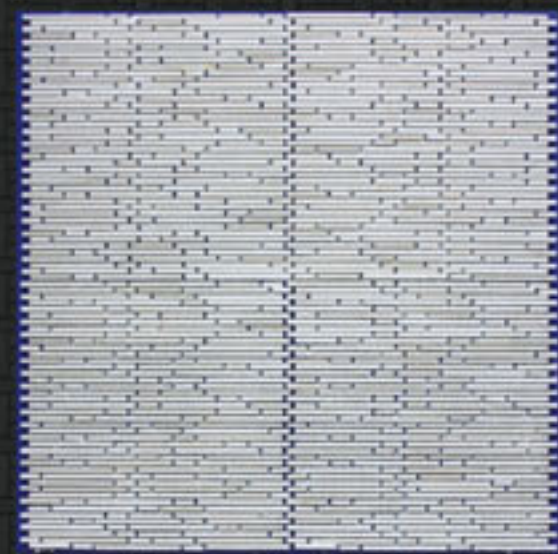

Crema Marfil SuperSlim