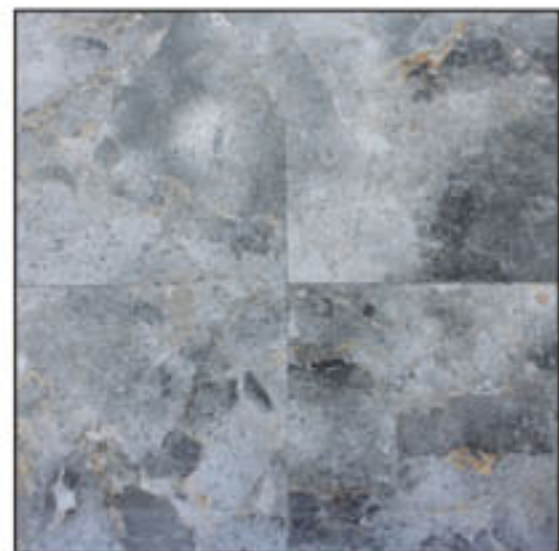

GRAY MAGMA 1