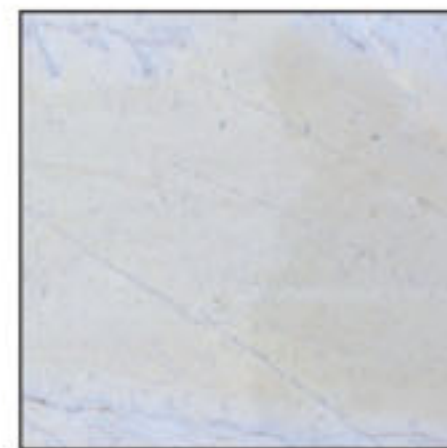

30.5x30.5x1

30.5x61x1.2/1.5

40x40x1

45.7x45.7x1.2/1.5

61x61x2

SILK YELLOW  
MARBLE 1

SILK YELLOW  
MARBLE 2

White Marble Mushroom Split - project in Japan