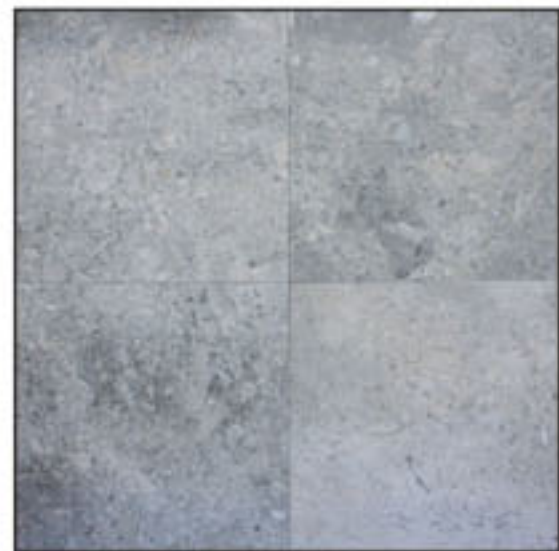

GRAY MAGMA 3