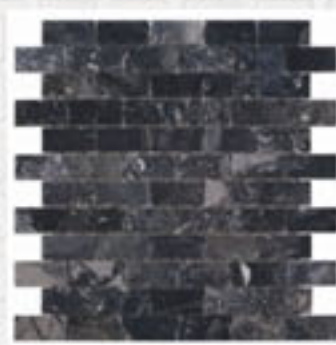

Milky White Tumbled 15x32

Golden Vein Honed 15x15

Golden Vein Honed 23x98

Yellow Dolomite Honed 48x48

Dark Emperador Polished 15x15

Mixed Milky White and Palm Black Tumbled 23x23

Palm Black Polished 23x23

Palm Black Polished 23x48