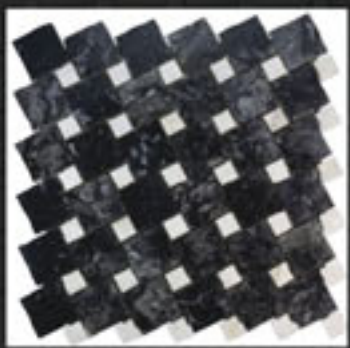

Milky White  
Palm Black Tumbled 23x23

Octagon Milk white  
Yellow Dolomite polished

Hexagonal Milk white polished

Octagon Milk white polished

Cascade Milky White  
Yellow Dolomite Polished

Cascade Milky White  
Palm Black Polished

Cascade Yellow Dolomite  
Milky White Polished

Cascade Palm Black Polished

Milky White - Palm Black Tumbled

Corridor Yellow Dolomite  
Milky White Polished

Corridor TK05 Tumbled

Corridor TK03 Tumbled

Golden Vein Milky White Polished