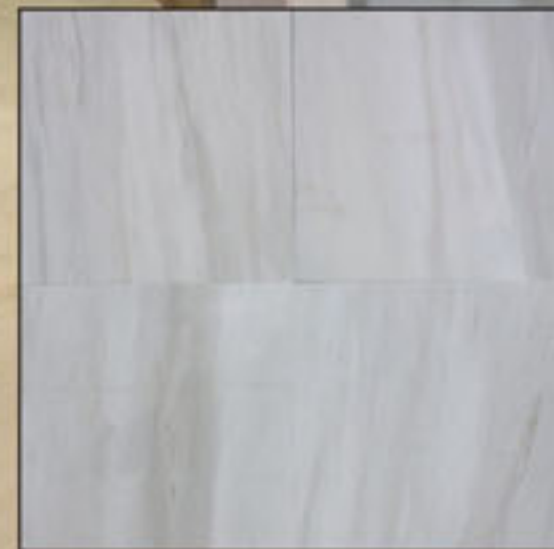

12,000sqm of Milky White marble supplied by EUREKA STONE
for Mövenpick Hotel Hanoi (Luxury 5 Star)

SHADE 3

Technical specifications
Compressive (Kg/cm³): 2690 -2711
Water absorption(%): 0.15-0.20

Tile sizes (cm):

- 30.5x30.5x1
- 30.5x61x1.2/1.5
- 40x40x1
- 45.7x45.7x1.2/1.5
- 61x61x2