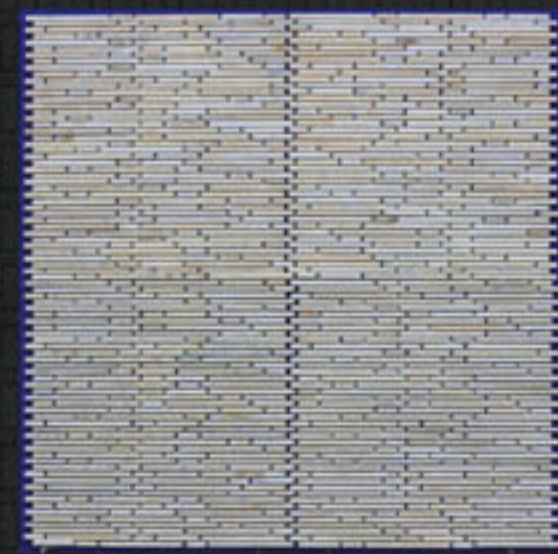

Small size Bluestone Pebble

Big size Bluestone Pebble

Golden Vein Super Slim 1

Golden Vein SuperSlim 2

Icy Grey Super Slim

Palm Black Super Slim

Dark Emperador SuperSlim

Silk Yellow Super Slim