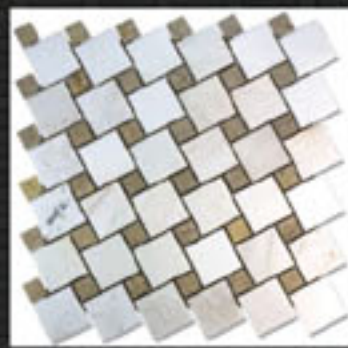

Cascade Milky White
Yellow Dolomite Polished