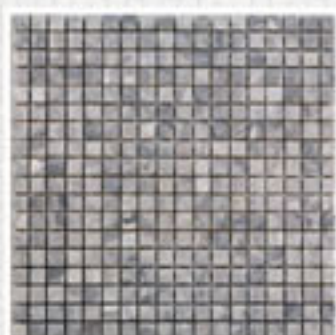

Golden Vein Honed 15x15