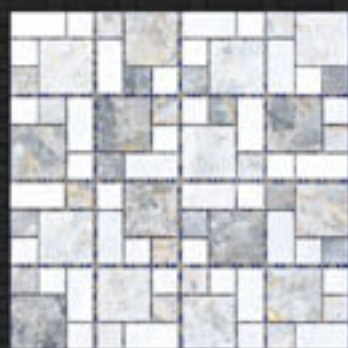

Cascade Yellow Dolomite  
Milky White Polished

Cascade Palm Black Polished

Milky White - Palm Black Tumbled

Corridor Yellow Dolomite  
Milky White Polished

Corridor TK05 Tumbled

Corridor TK03 Tumbled

Golden Vein Milky White Polished