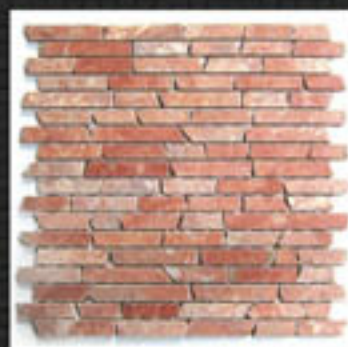

Bluestone Honed 23x48

Dark Emperador Honed 48x48

Palm Black Tumbled 23x98

Palm Black Polished 23x98

Rosso Broken

Milky White Broken

Silk Yellow Broken

Dark Emperador Milky White Broken