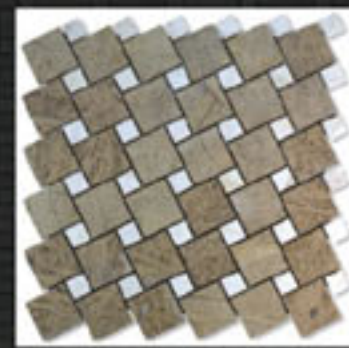

Cascade Yellow Dolomite  
Milky White Polished

Cascade Palm Black Polished

Milky White - Palm Black Tumbled

Corridor Yellow Dolomite  
Milky White Polished

Corridor TK05 Tumbled

Corridor TK03 Tumbled

Golden Vein Milky White Polished