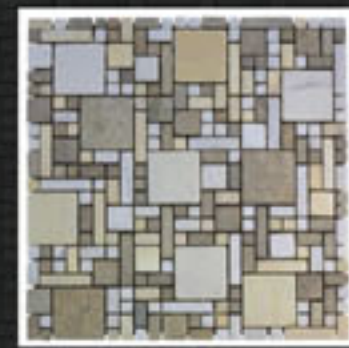

Cascade Yellow Dolomite  
Milky White Polished

Cascade Palm Black Polished

Milky White - Palm Black Tumbled

Corridor Yellow Dolomite  
Milky White Polished

Corridor TK05 Tumbled

Corridor TK03 Tumbled

Golden Vein Milky White Polished