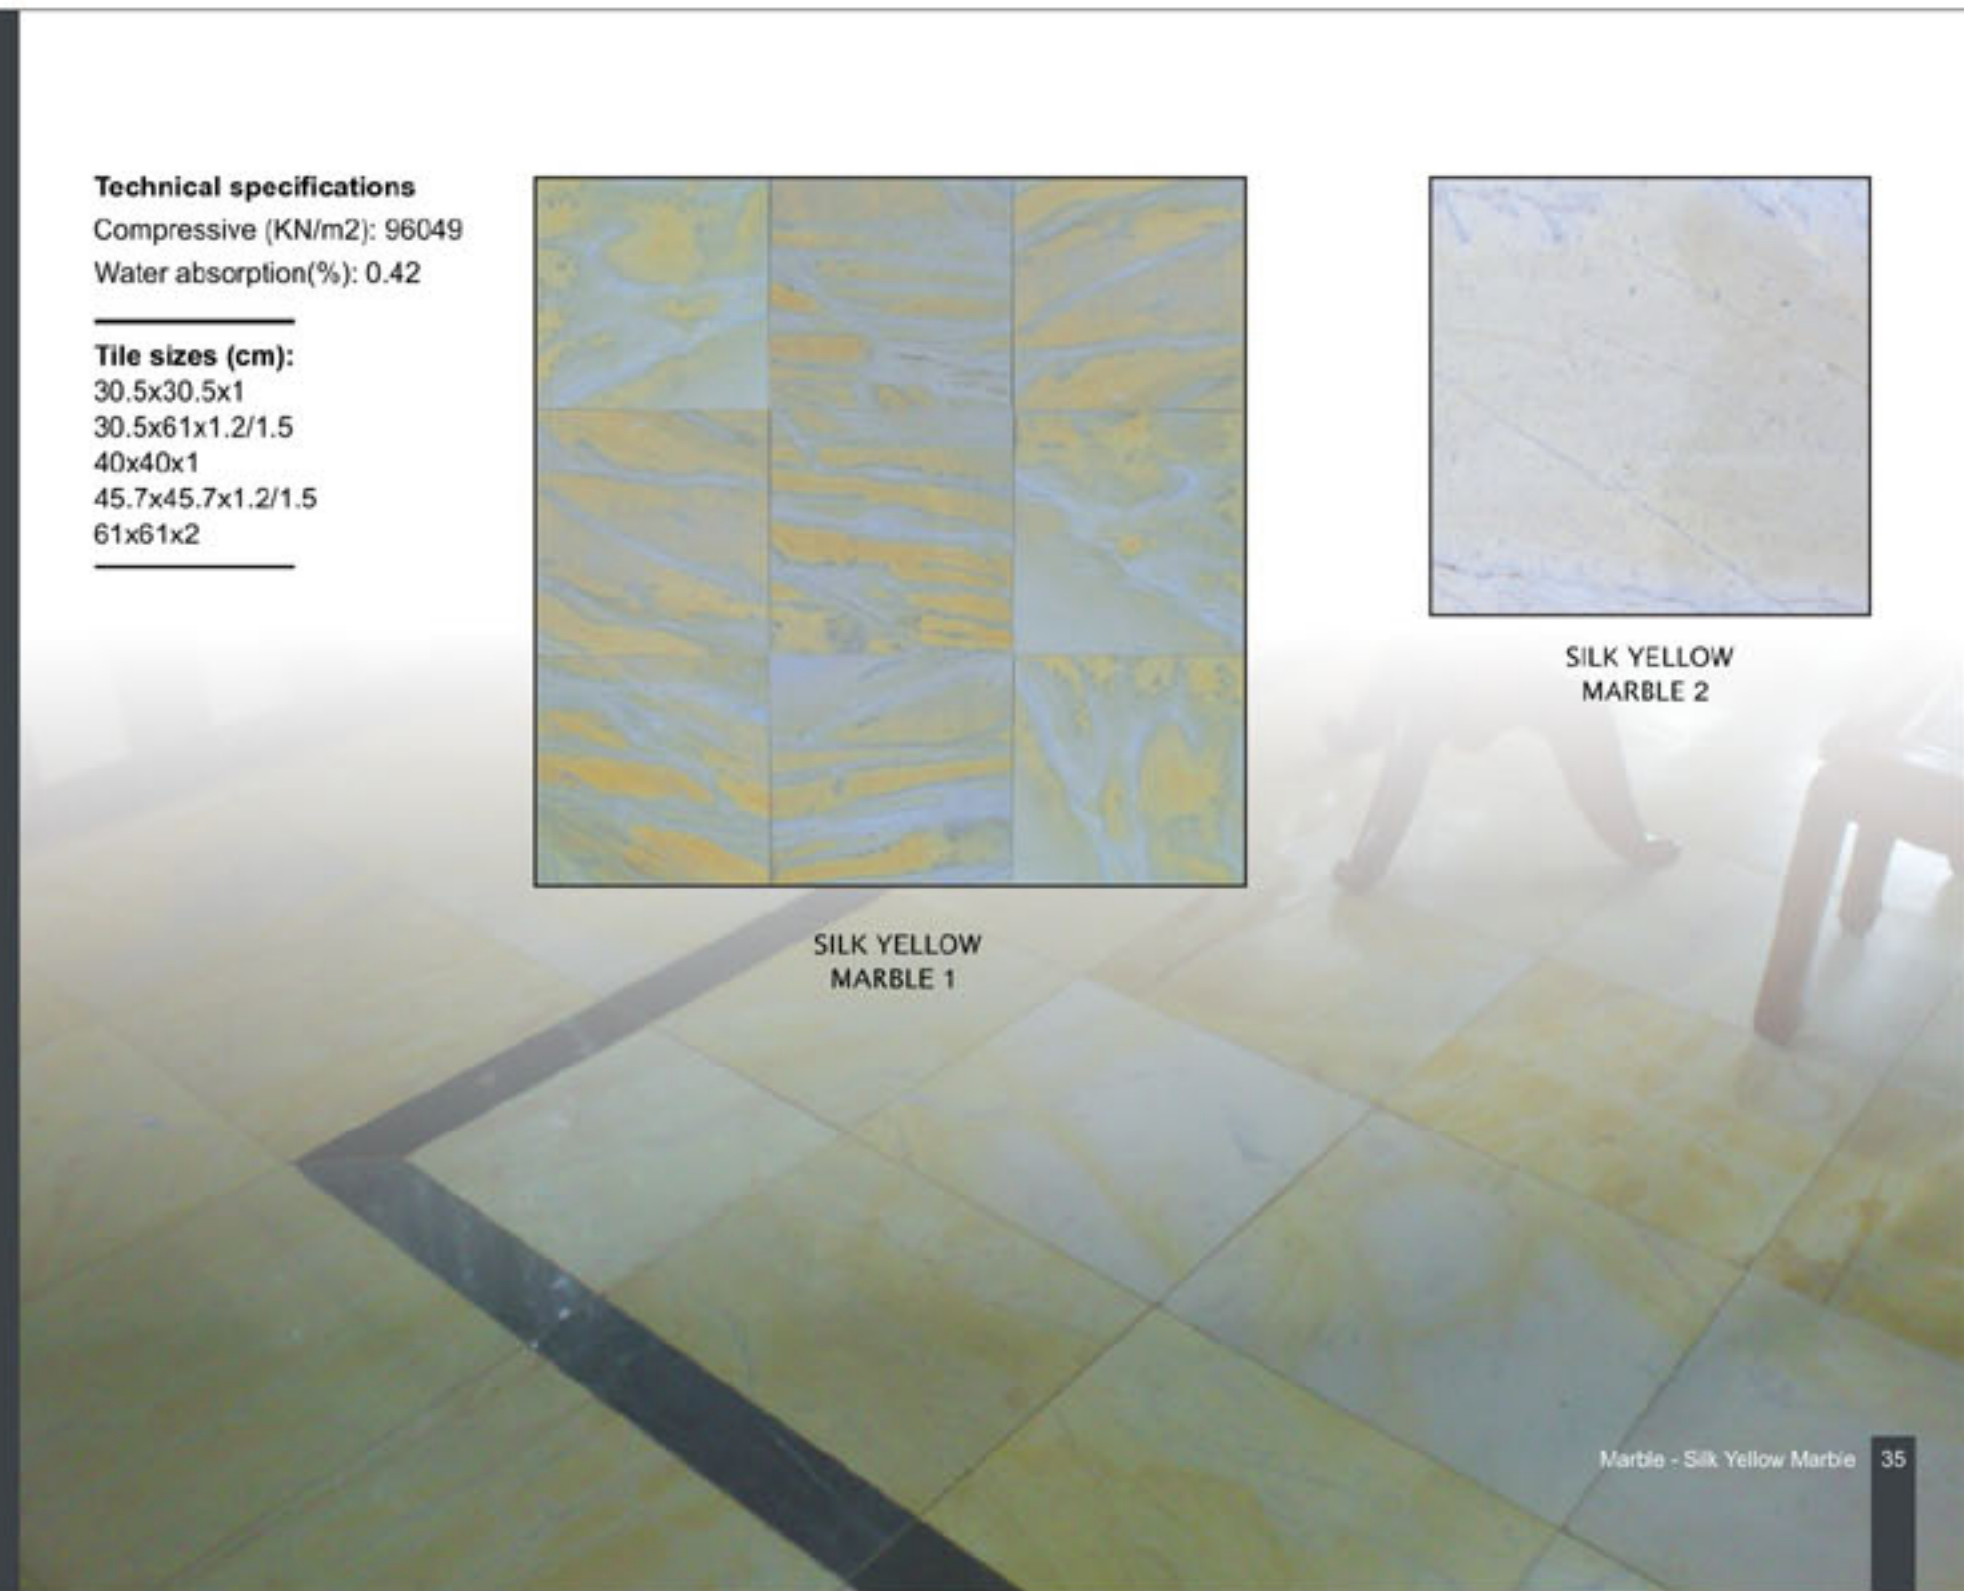

30.5x30.5x1

30.5x61x1.2/1.5

40x40x1

45.7x45.7x1.2/1.5

61x61x2

SILK YELLOW  
MARBLE 1

SILK YELLOW  
MARBLE 2

White Marble Mushroom Split - project in Japan